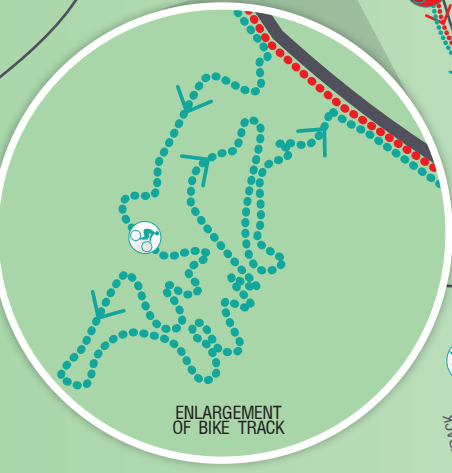

LACEY CREEK

# ONA MISSION MULTISPORT ADVENTURE

**MISSION BEACH**  
TROPICAL NORTH QUEENSLAND

**11 SEPTEMBER 2016**

## RACE ORDER

	SHORT	LONG
1. KAYAK	4km	8km
2. RUN	6km	11km
3. KAYAK	4km	4km
4. CYCLE	24km	30km
5. RUN	4km	10km

SHORT COURSE ONLY

LONG COURSE ONLY

SHORT & LONG COURSE

CHANGE LEG

ENLARGEMENT OF BIKE TRACK

[www.ccmc.org.au](http://www.ccmc.org.au)